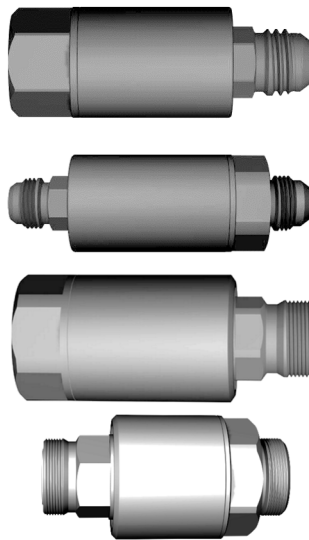

**Features and Options:**

- Free and continuous rotation even at extreme pressure spikes reduces the risk of ruptured hoses
- Handles with no pressure losses high working pressure over long periods
- Extends the service life of hydraulic hoses
- Straighter shorter hoses with more secure hose routing
- High corrosion and wear resistant surface treatment
- Dirt and water-resistant seals

Please contact NAHI for proper selection.

**High Performance Hose Swivels  
Solution Providers**

**K100 Series – High Performance Hose Swivels**

Part Number	Size - JIC	End Female	End Male	Max Work Pressure
9010-057	08 JIC FM	3/4" – 16 UNF	3/4" – 16 UNF	450 bar
9010-058	10 JIC FM	7/8" – 14 UNF	7/8" – 14 UNF	
9010-005	12 JIC FM	1-1/16" – 12 UN	1-1/16" – 12 UN	
9010-006	16 JIC FM	1-5/16" – 12 UN	1-5/16" – 12 UN	
Part Number	Size - JIC	End Male	End Male	Max Work Pressure
9010-038	08 JIC MM	3/4" – 16 UNF	3/4" – 16 UNF	450 bar
9010-061	12 JIC MM	1-1/16" – 12 UN	1-1/16" – 12 UN	
9010-062	16 JIC MM	1-5/16" – 12 UN	1-5/16" – 12 UN	
Part Number	Size - ORFS	End Female	End Male	Max Work Pressure
9010-007	12 SAE FM	1-3/16" – 12 UN	1-3/16" – 12 UN	450 bar
9010-064	12 SAE FM	1-3/16" – 16 UNF	13/16" – 16 UNF	
9010-008	16 SAE FM	1-7/16" – 12 UN	1-7/16" – 12 UN	400 bar
Part Number	Size - ORFS	End Male	End Male	Max Work Pressure
9010-059	12 SAE MM	1-3/16" – 12 UN	1-3/16" – 12 UN	450 bar
9010-063	12 SAE MM	1-3/16" – 16 UNF	1-3/16" – 16 UNF	
9010-060	16 SAE MM	1-7/16" – 12 UN	1-7/16" – 12 UN	400 bar
9010-009	20 SAE MM	1-11/16" – 12 UN	1-11/16" – 12 UN	