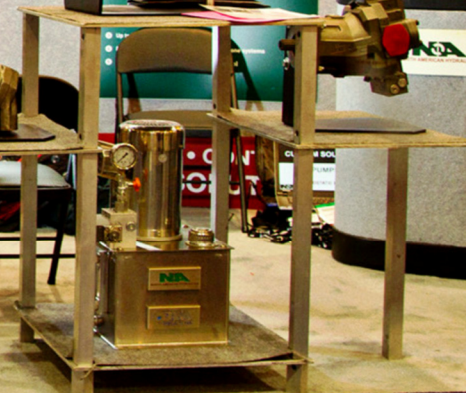

NA NORTH AMERICAN HYDRAULICS **NA**

NA NORTH AMERICAN HYDRAULICS **NA**

LANDFILLS

NA
NORTH AMERICAN HYDRAULICS

Indicator

HYDRAULIC ROTATOR AND SWIVELS

LOW SPEED HIGH TORQUE MOTORS

Black Brain

FEATURES

- Size range from 1.5 to 750 HP
- Available with a cooling fan or air
- Available in 120V or 240V AC
- Available with 1000 or 1500 PSI

HYDROSTATIC PUMPS AND MOTORS

FEATURES

- Designed for both heavy and medium-duty applications
- Pump displacements from 0.5 to 1000 cc/rev
- Motor displacements from 0.5 to 1000 cc/rev

NA
NORTH AMERICAN HYDRAULICS

HYDRAULIC UNITS

CUSTOM SOLUTIONS
PUMPS
HYDROSTATIC PUMPS